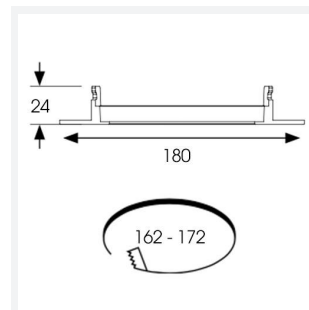

Freska

Freska CCT Downlight 2 White Code: AFRE2/1

Category	Downlights
Application	Ancillary, Commercial, Education, Healthcare, Hospitality, Retail
Specification	Performance

PRODUCT FEATURES

- Economic ultra-slim circular LED performance downlight suitable for education, commercial, healthcare and retail applications
- Ideal for use in areas with shallow ceiling void
- Triac dimmable as standard
- CCT selectable between 3000K, 4000K and 6000K
- Edge lit providing excellent uniform illumination
- Standard and Self-Test Emergency available using the Hawk Kit Emergency Pack

GENERAL INFORMATION	
Wattage	12W
Lumens Delivered	1300lm (4000K)
Lm/W	105lm/w
Beam Angle	110
CRI	80
CCT	3000/4000/6000K
Input	220/240V
Operating Temp	-20°C - 40°C
SDCM	6
UGR	25
Cut-Out Size	162-172mm

TECHNICAL INFORMATION	
Light Source	LED
Colour / Finish	White
IP Rating	IP44
Class Protection	2
Internal / External	Internal
Surface / Recessed / Suspended	Recessed
Lumen Depreciation	L80 54,000h
Warranty (Years)	5
CE Mark	Yes
Diameter	180 mm
Height	24 mm