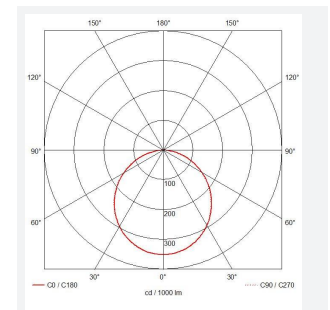

Freska

Freska CCT Downlight 2 White Code: AFRE2/1

Category	Downlights
Application	Ancillary, Commercial, Education, Healthcare, Hospitality, Retail
Specification	Performance

PRODUCT FEATURES

- Economic ultra-slim circular LED performance downlight suitable for education, commercial, healthcare and retail applications
- Ideal for use in areas with shallow ceiling void
- Triac dimmable as standard
- CCT selectable between 3000K, 4000K and 6000K
- Edge lit providing excellent uniform illumination
- Standard and Self-Test Emergency available using the Hawk Kit Emergency Pack

GENERAL INFORMATION	
Wattage	12W
Lumens Delivered	1300lm (4000K)
Lm/W	105lm/w
Beam Angle	110
CRI	80
CCT	3000/4000/6000K
Input	220/240V
Operating Temp	-20°C - 40°C
SDCM	6
UGR	25
Cut-Out Size	162-172mm

TECHNICAL INFORMATION	
Light Source	LED
Colour / Finish	White
IP Rating	IP44
Class Protection	2
Internal / External	Internal
Surface / Recessed / Suspended	Recessed
Lumen Depreciation	L80 54,000h
Warranty (Years)	5
CE Mark	Yes
Diameter	180 mm
Height	24 mm